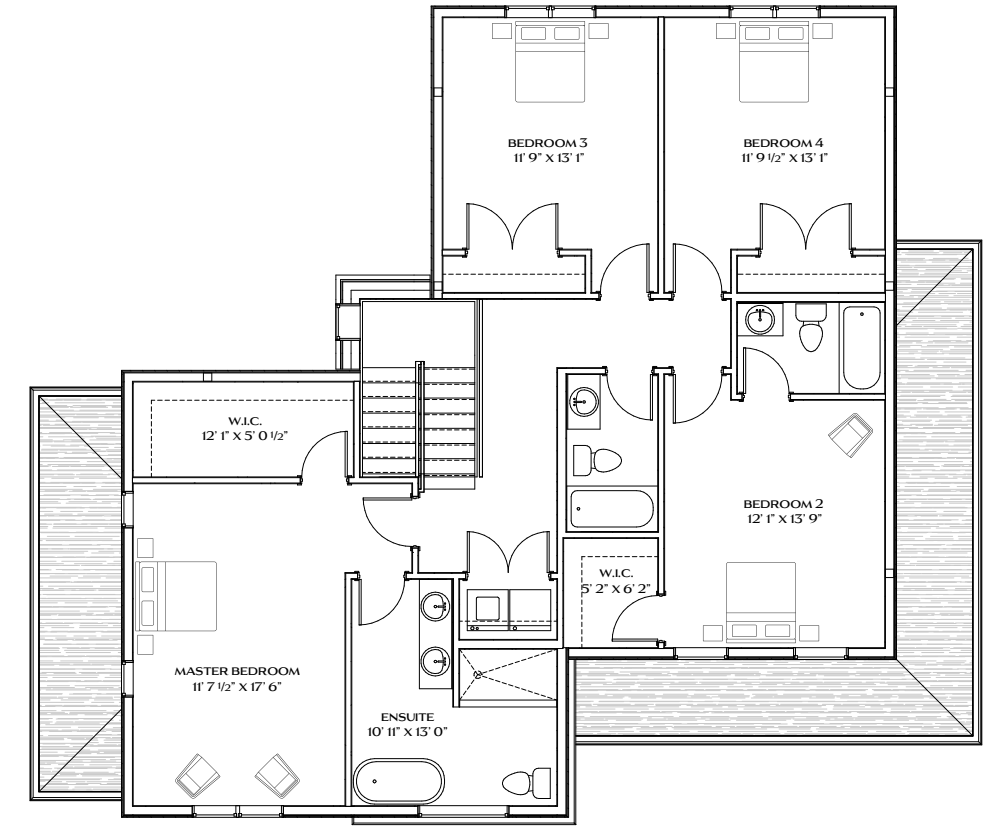

# 3,476 SQ FT THE SLATE

4 BEDROOMS | 3.5 BATHROOMS | 3 STORIES

BASEMENT

MAIN FLOOR

SECOND FLOOR