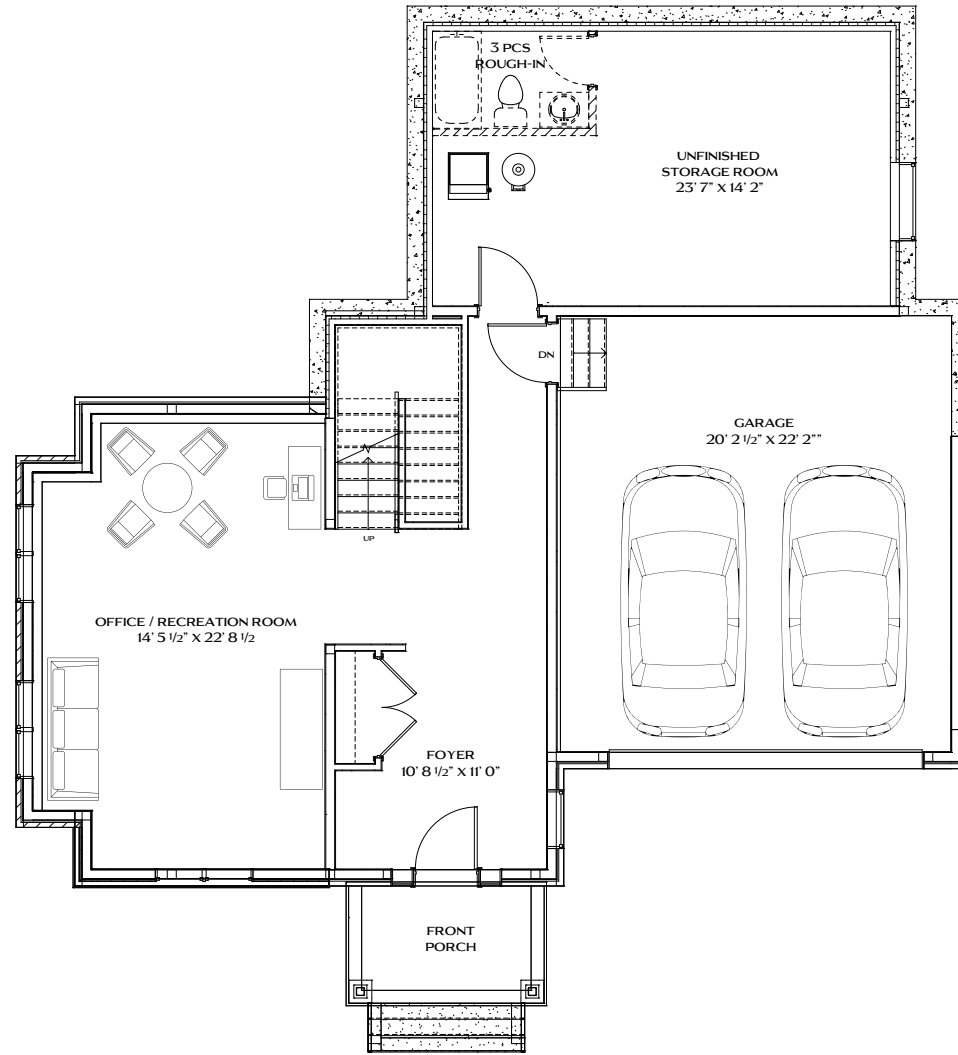

# 3,476 SQ FT THE SLATE

4 BEDROOMS | 3.5 BATHROOMS | 3 STORIES

BASEMENT

MAIN FLOOR

SECOND FLOOR