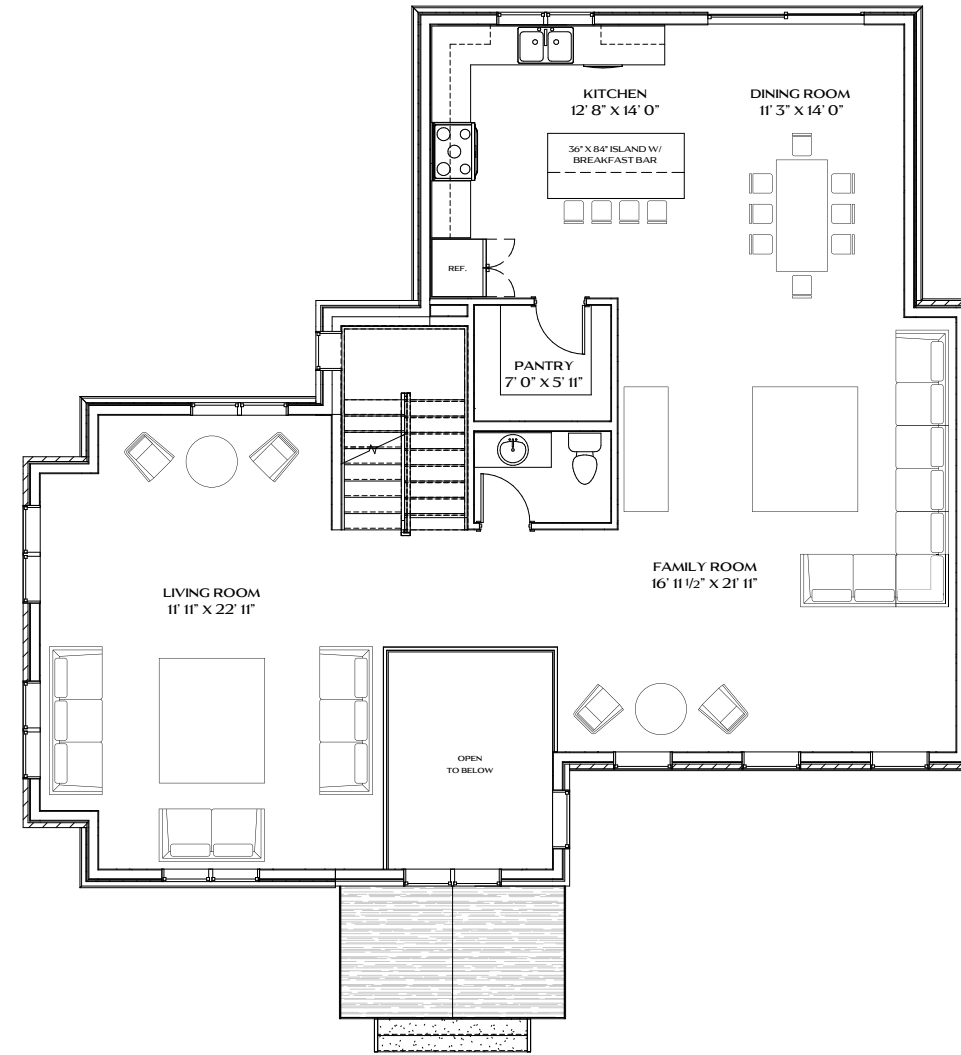

# 3,476 SQ FT THE SLATE

4 BEDROOMS | 3.5 BATHROOMS | 3 STORIES

BASEMENT

MAIN FLOOR

SECOND FLOOR